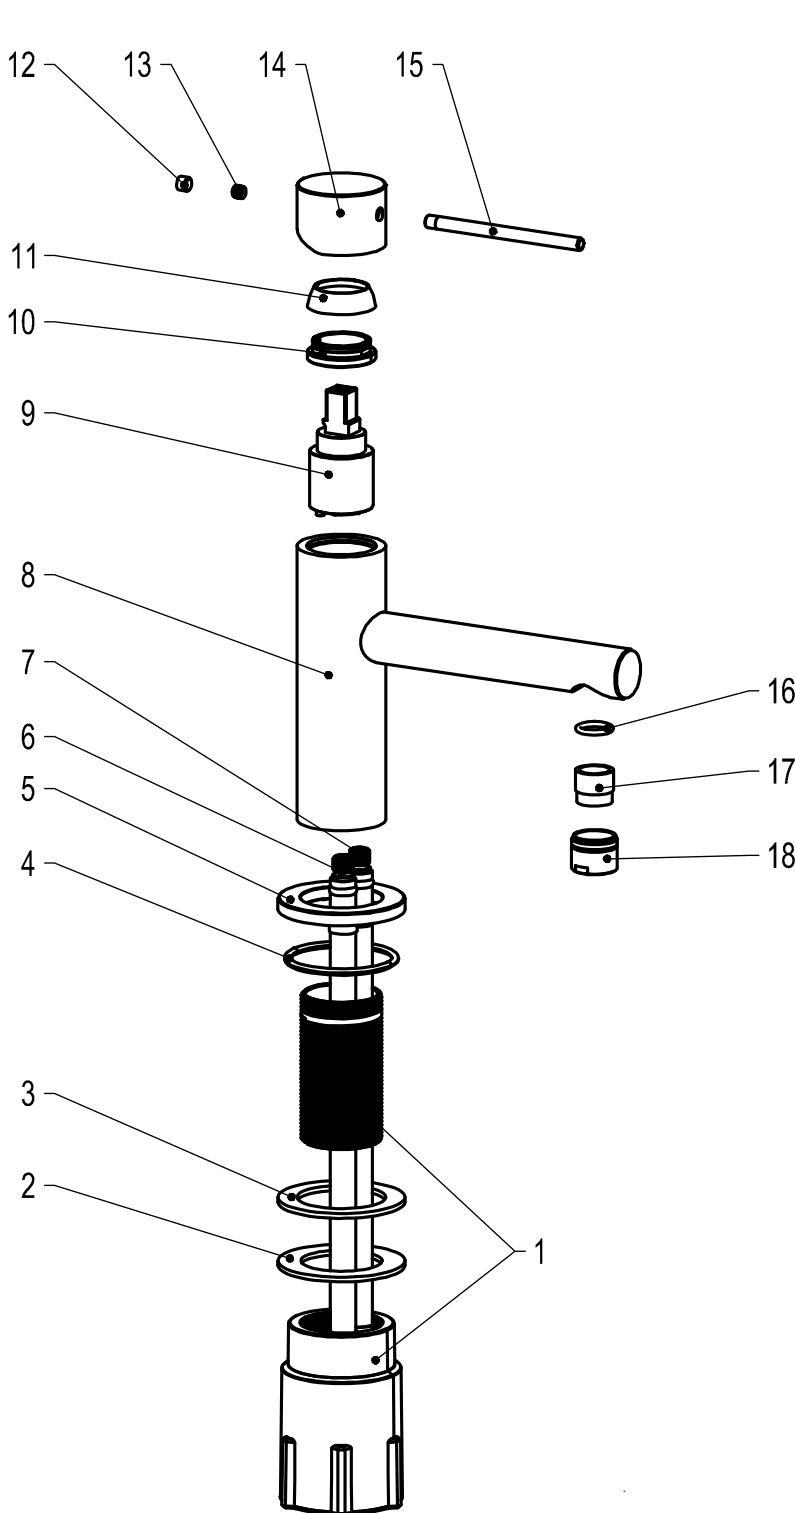

# SCANDTAP

BATHROOM & KITCHEN

Edition: 2024-10-01

- 1 Fixing bushing
- 2 Washer
- 3 Threaded tube
- 4 O ring
- 5 Base
- 6 Flexible hose
- 7 Flexible hose
- 8 Body
- 9 Cartridge
- 10 Screw nut
- 11 Cover ring
- 12 Rubber
- 13 Inner hex screw
- 14 Handle base
- 15 Handle bar
- 16 O ring
- 17 Aerator cover
- 18 Aerator

## Vertex

Colour	Art no	RSK	Colour	Art no	RSK
Original	10220	8278241	Rust	12220	8278245
Sand	10226	8278242	Scrap	12221	8278246
Amber	10227	8278243	Coal	12222	8278247
Shadow	10228	8278244			